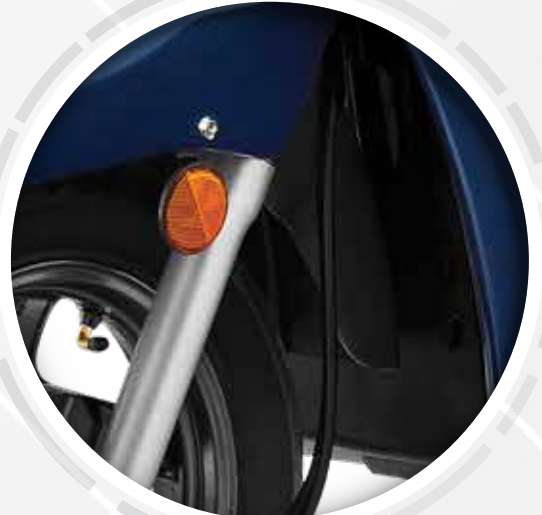

Telescopic Front Suspension

Every ride made extra comfortable with telescopic front suspension.